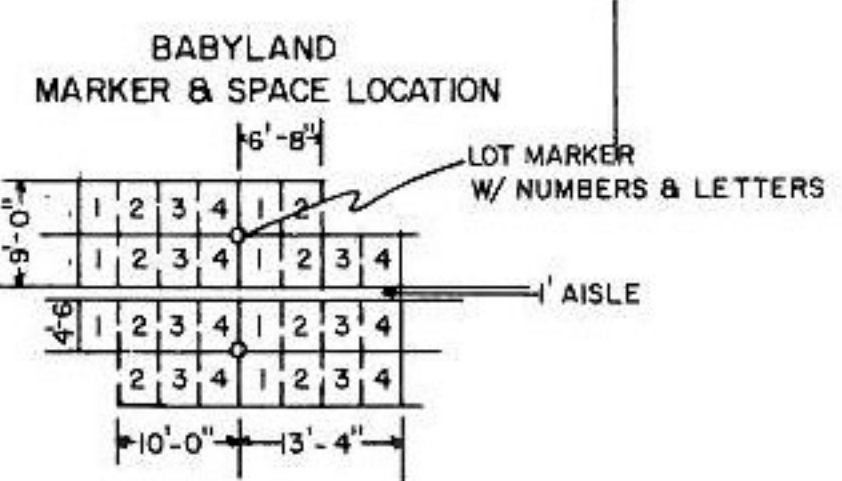

PLAN KEY

-  FLOWERING TREES
-  SHRUBBERY
-  HEDGING
-  FLOWERS

SCALE: 1"=10'